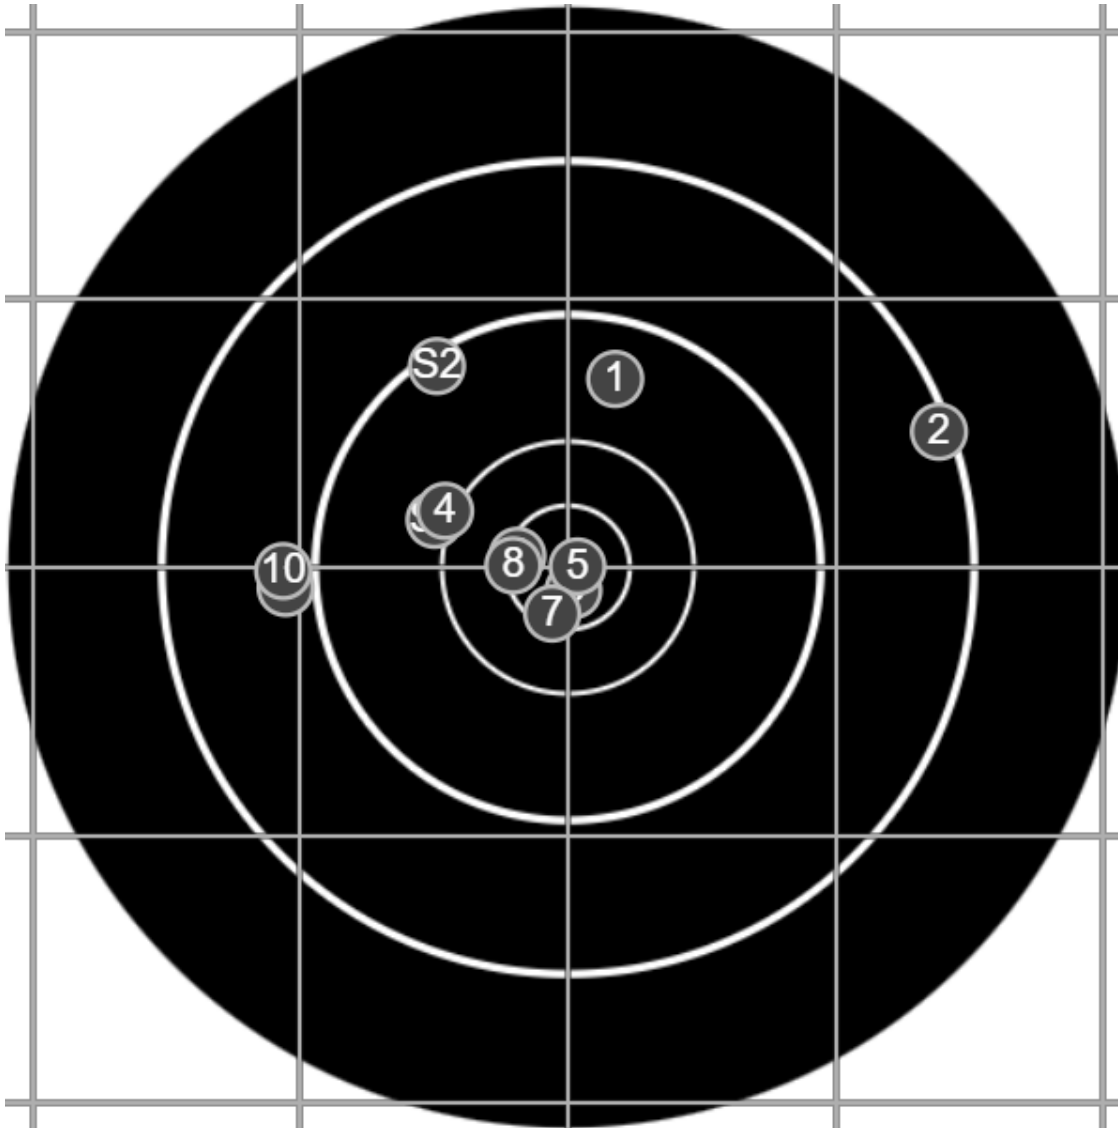

SILVER MOUNTAIN TARGETS
Made in Canada

true
3/1/2025
1:48:13 PM

BRC Club Shoot
Series 3
800 Yards

BRC T4 [-66]
AU-LR

Group: 667.3 mm
(651.4w x 232.8h)

(F)
Shooter
Colin Howell[m10]

52.5

FINAL
v: 1701, sd: 8.9

#	fps	score
10	1703	4
9	1684	4
8	1699	X
7	1695	X
6	1691	X
5	1709	X
4	1712	5
3	1698	X
2	1713	4
1	1708	5
S2	1695	(5)
S1	1668	(5)

SILVER MOUNTAIN TARGETS
Made in Canada

true
3/1/2025
2:30:14 PM

BRC Club Shoot
Series 3
800 Yards

BRC T4 [-65]
AU-LR

Group: 395.0 mm
(375.9w x 209.1h)

(F)
Shooter
Colin Howell[m10]

52.2

FINAL
v: 1688, sd: 10.4

#	fps	score
10	1691	6
9	1685	X
8	1680	5
7	1694	6
6	1673	4
5	1701	4
4	1688	5
3	1672	5
2	1689	5
1	1706	X
S2	1687	(4)
S1	1657	(2)